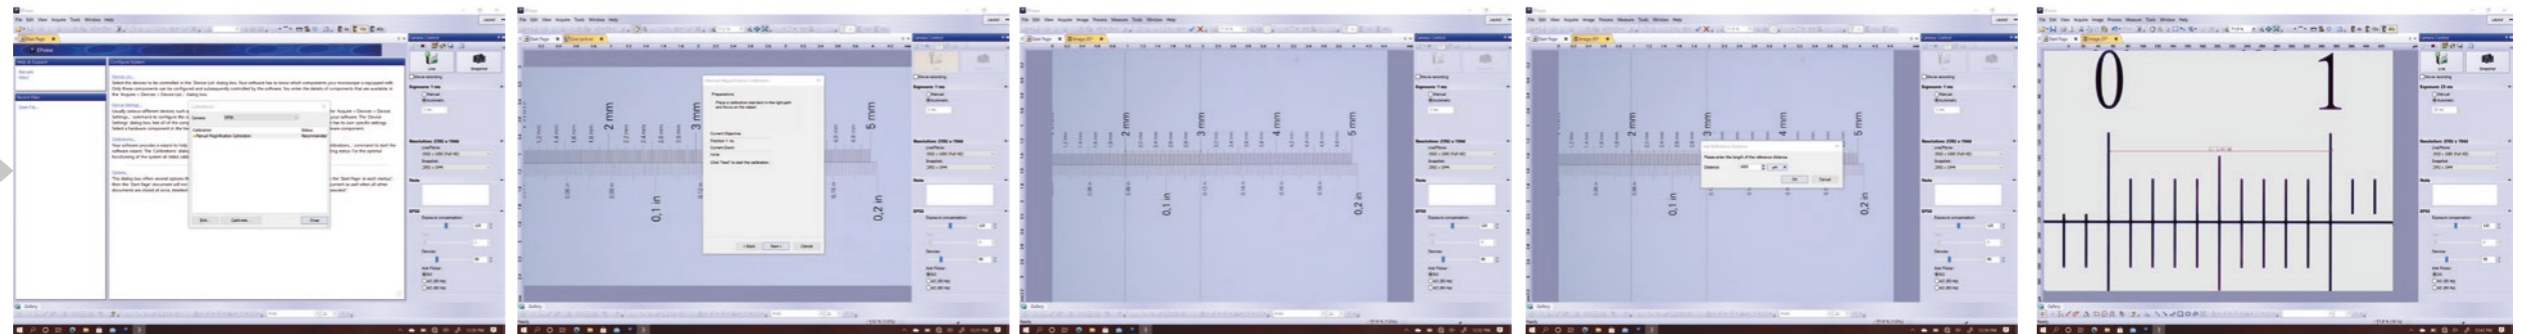

EPview Software for Windows