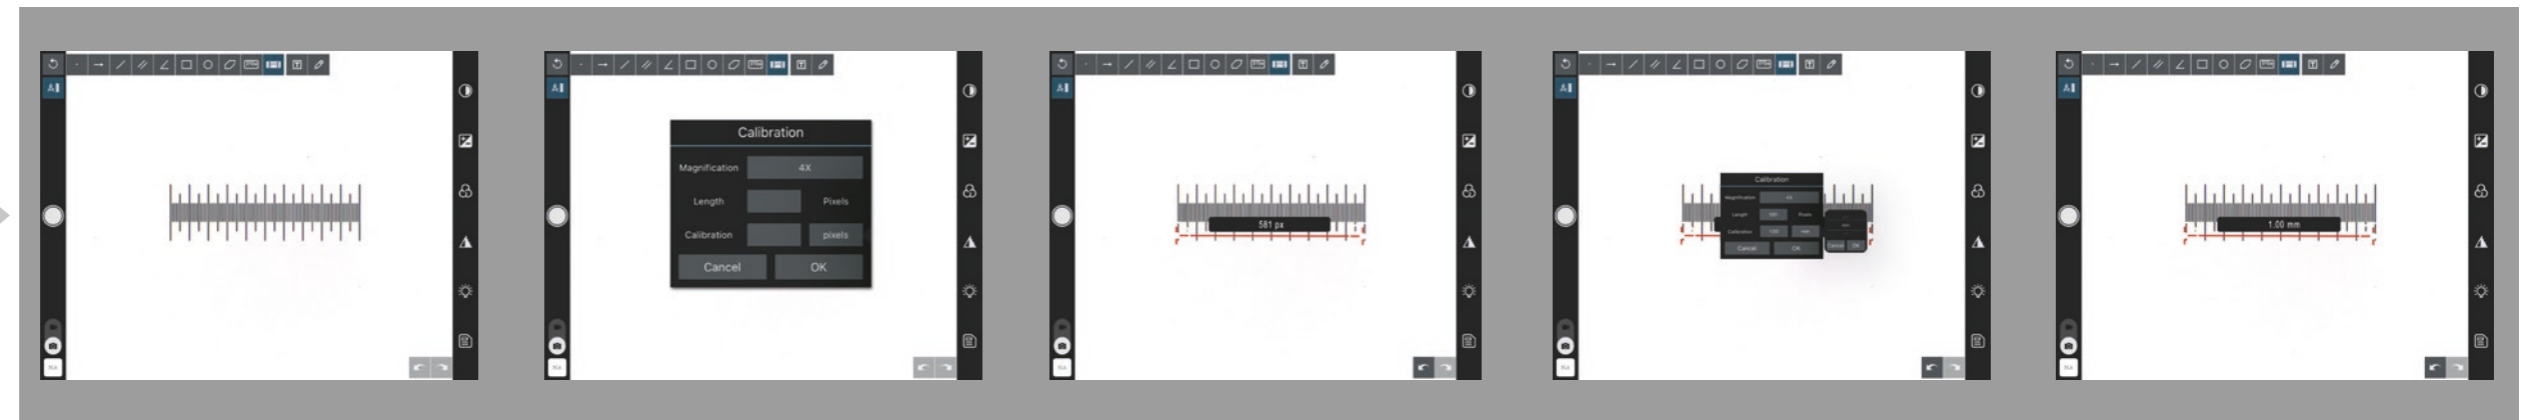

EPView APP for iOS